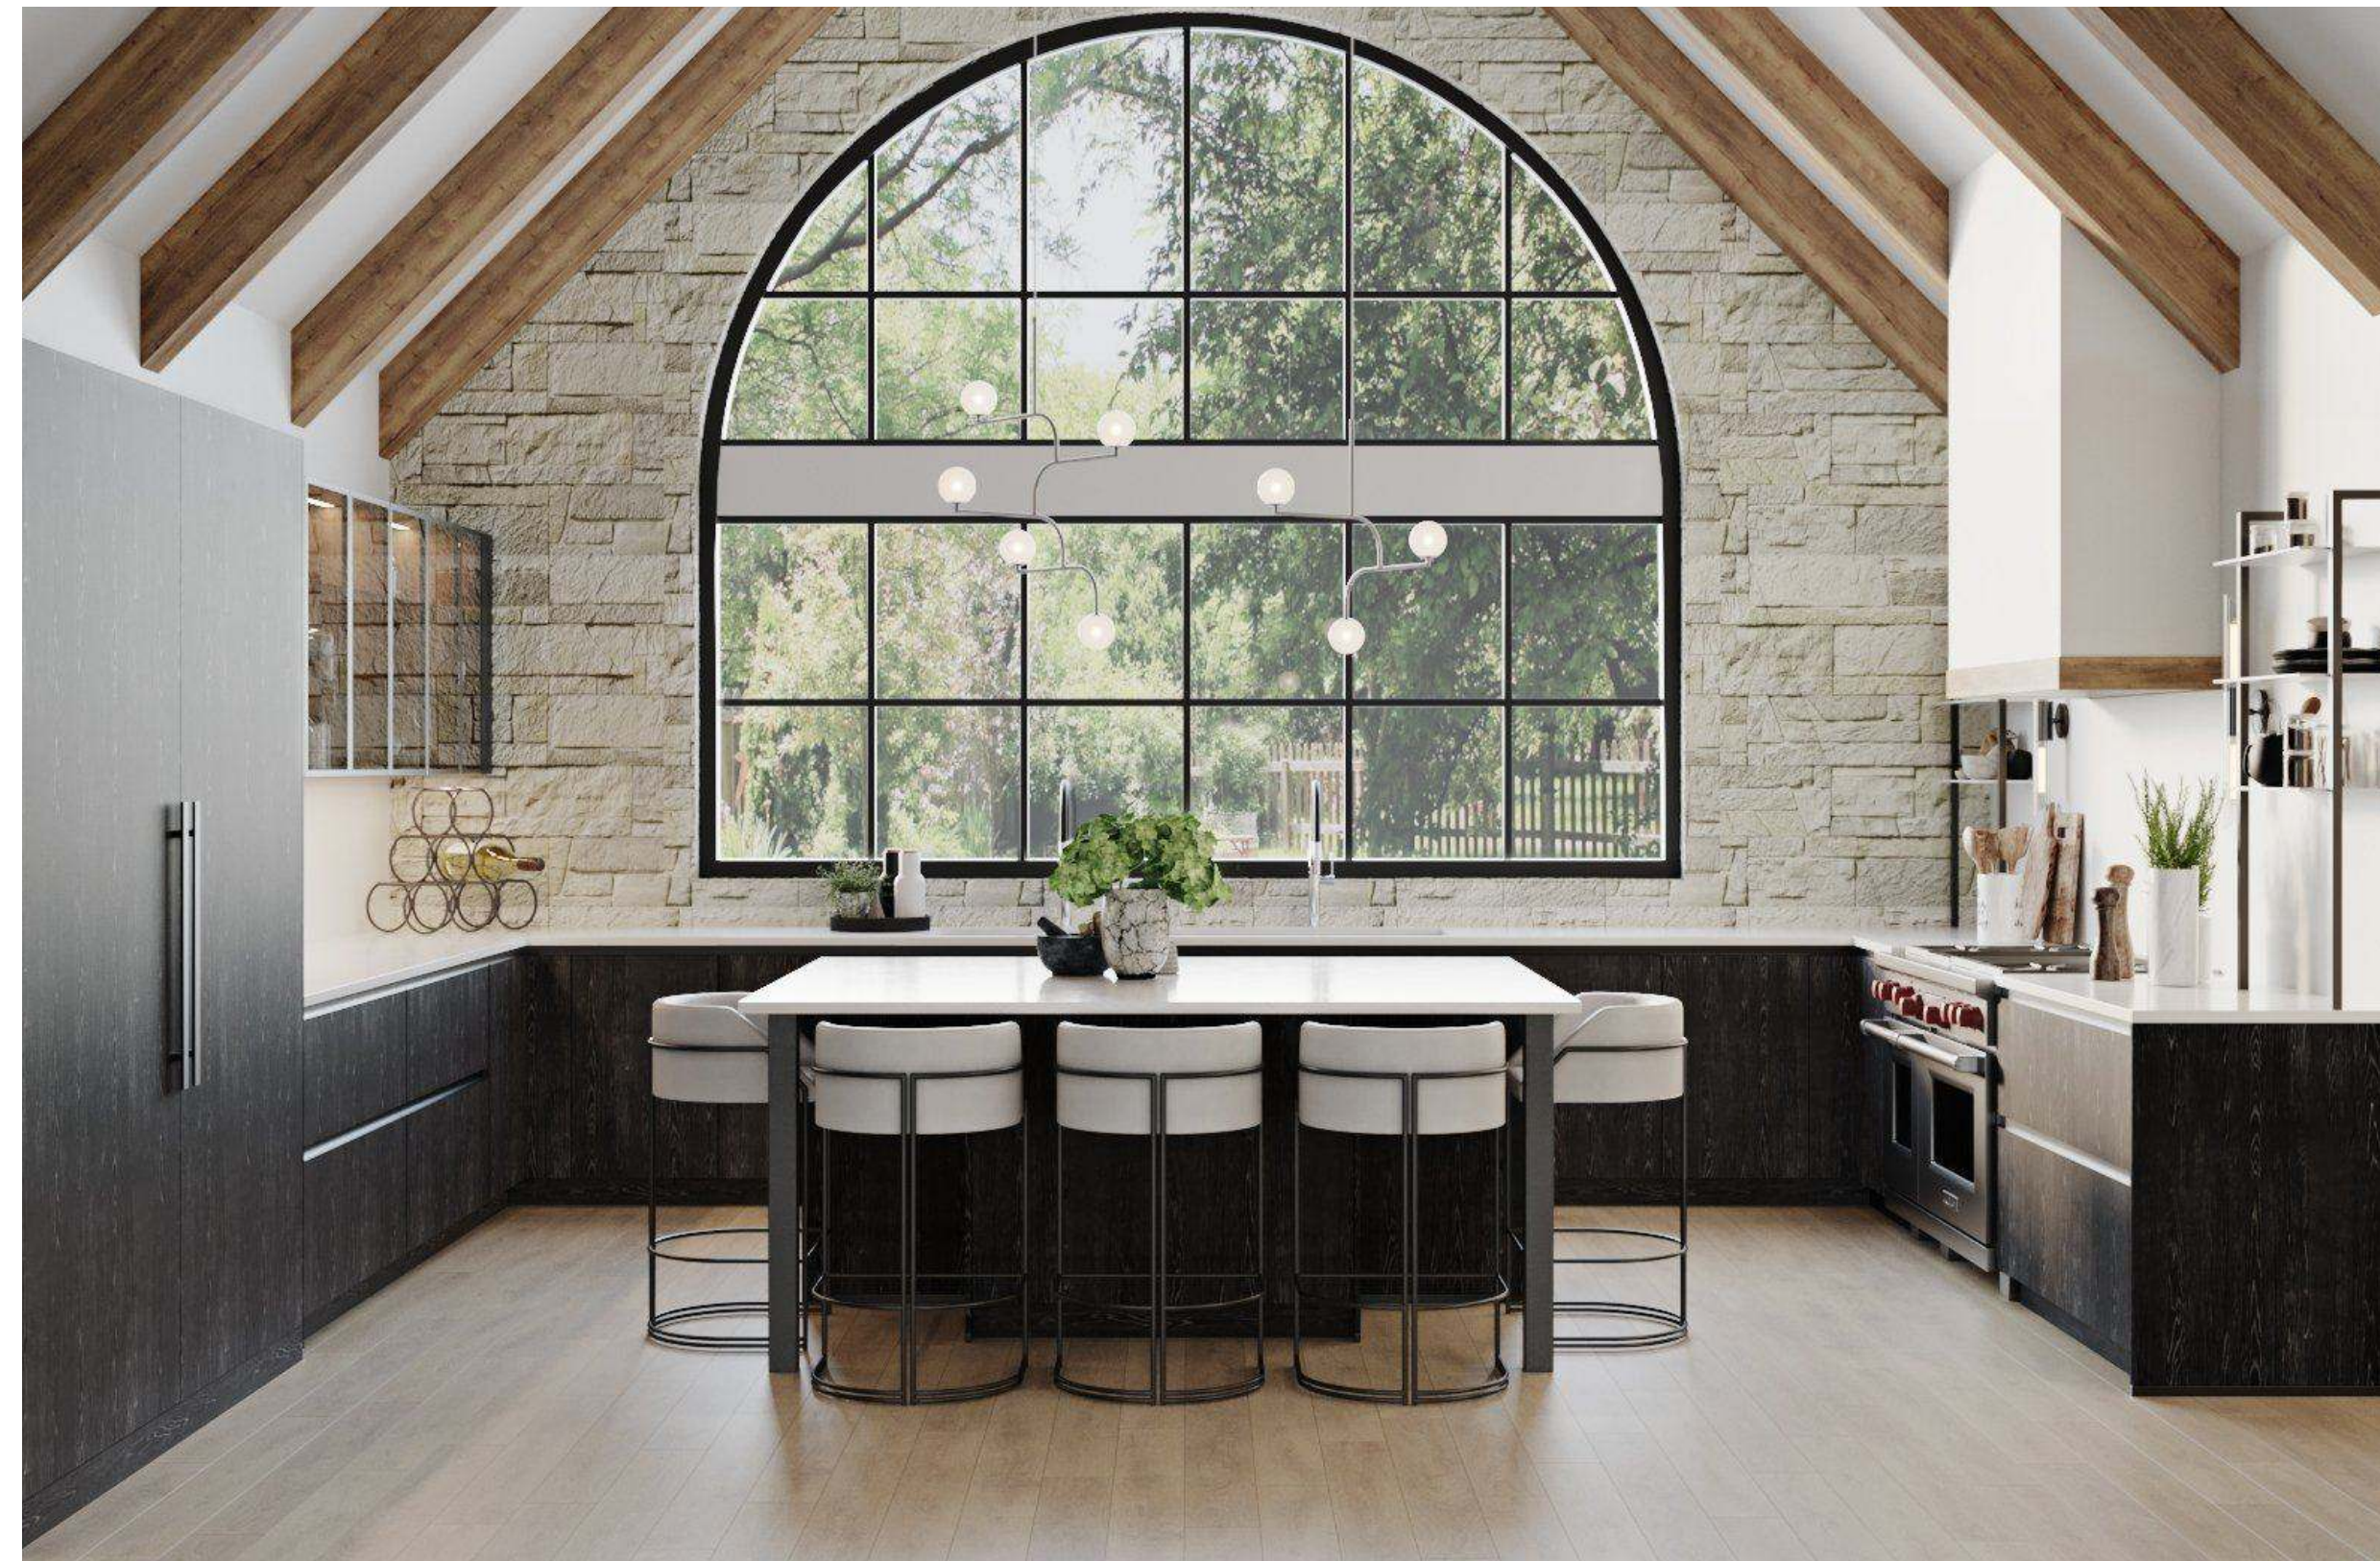

030

Rydal,
Pennsylvania

FORM Cabinets

\$48,000

With our premium internal features.

Textural Refined Bold

Why this board works?

This kitchen combines rugged charm and sleek design. Dark cabinets contrast with a rustic stone wall and wooden beams. Low-slung cabinets, glass uppers, and light countertops enhance the airy, monastic, and refined atmosphere.