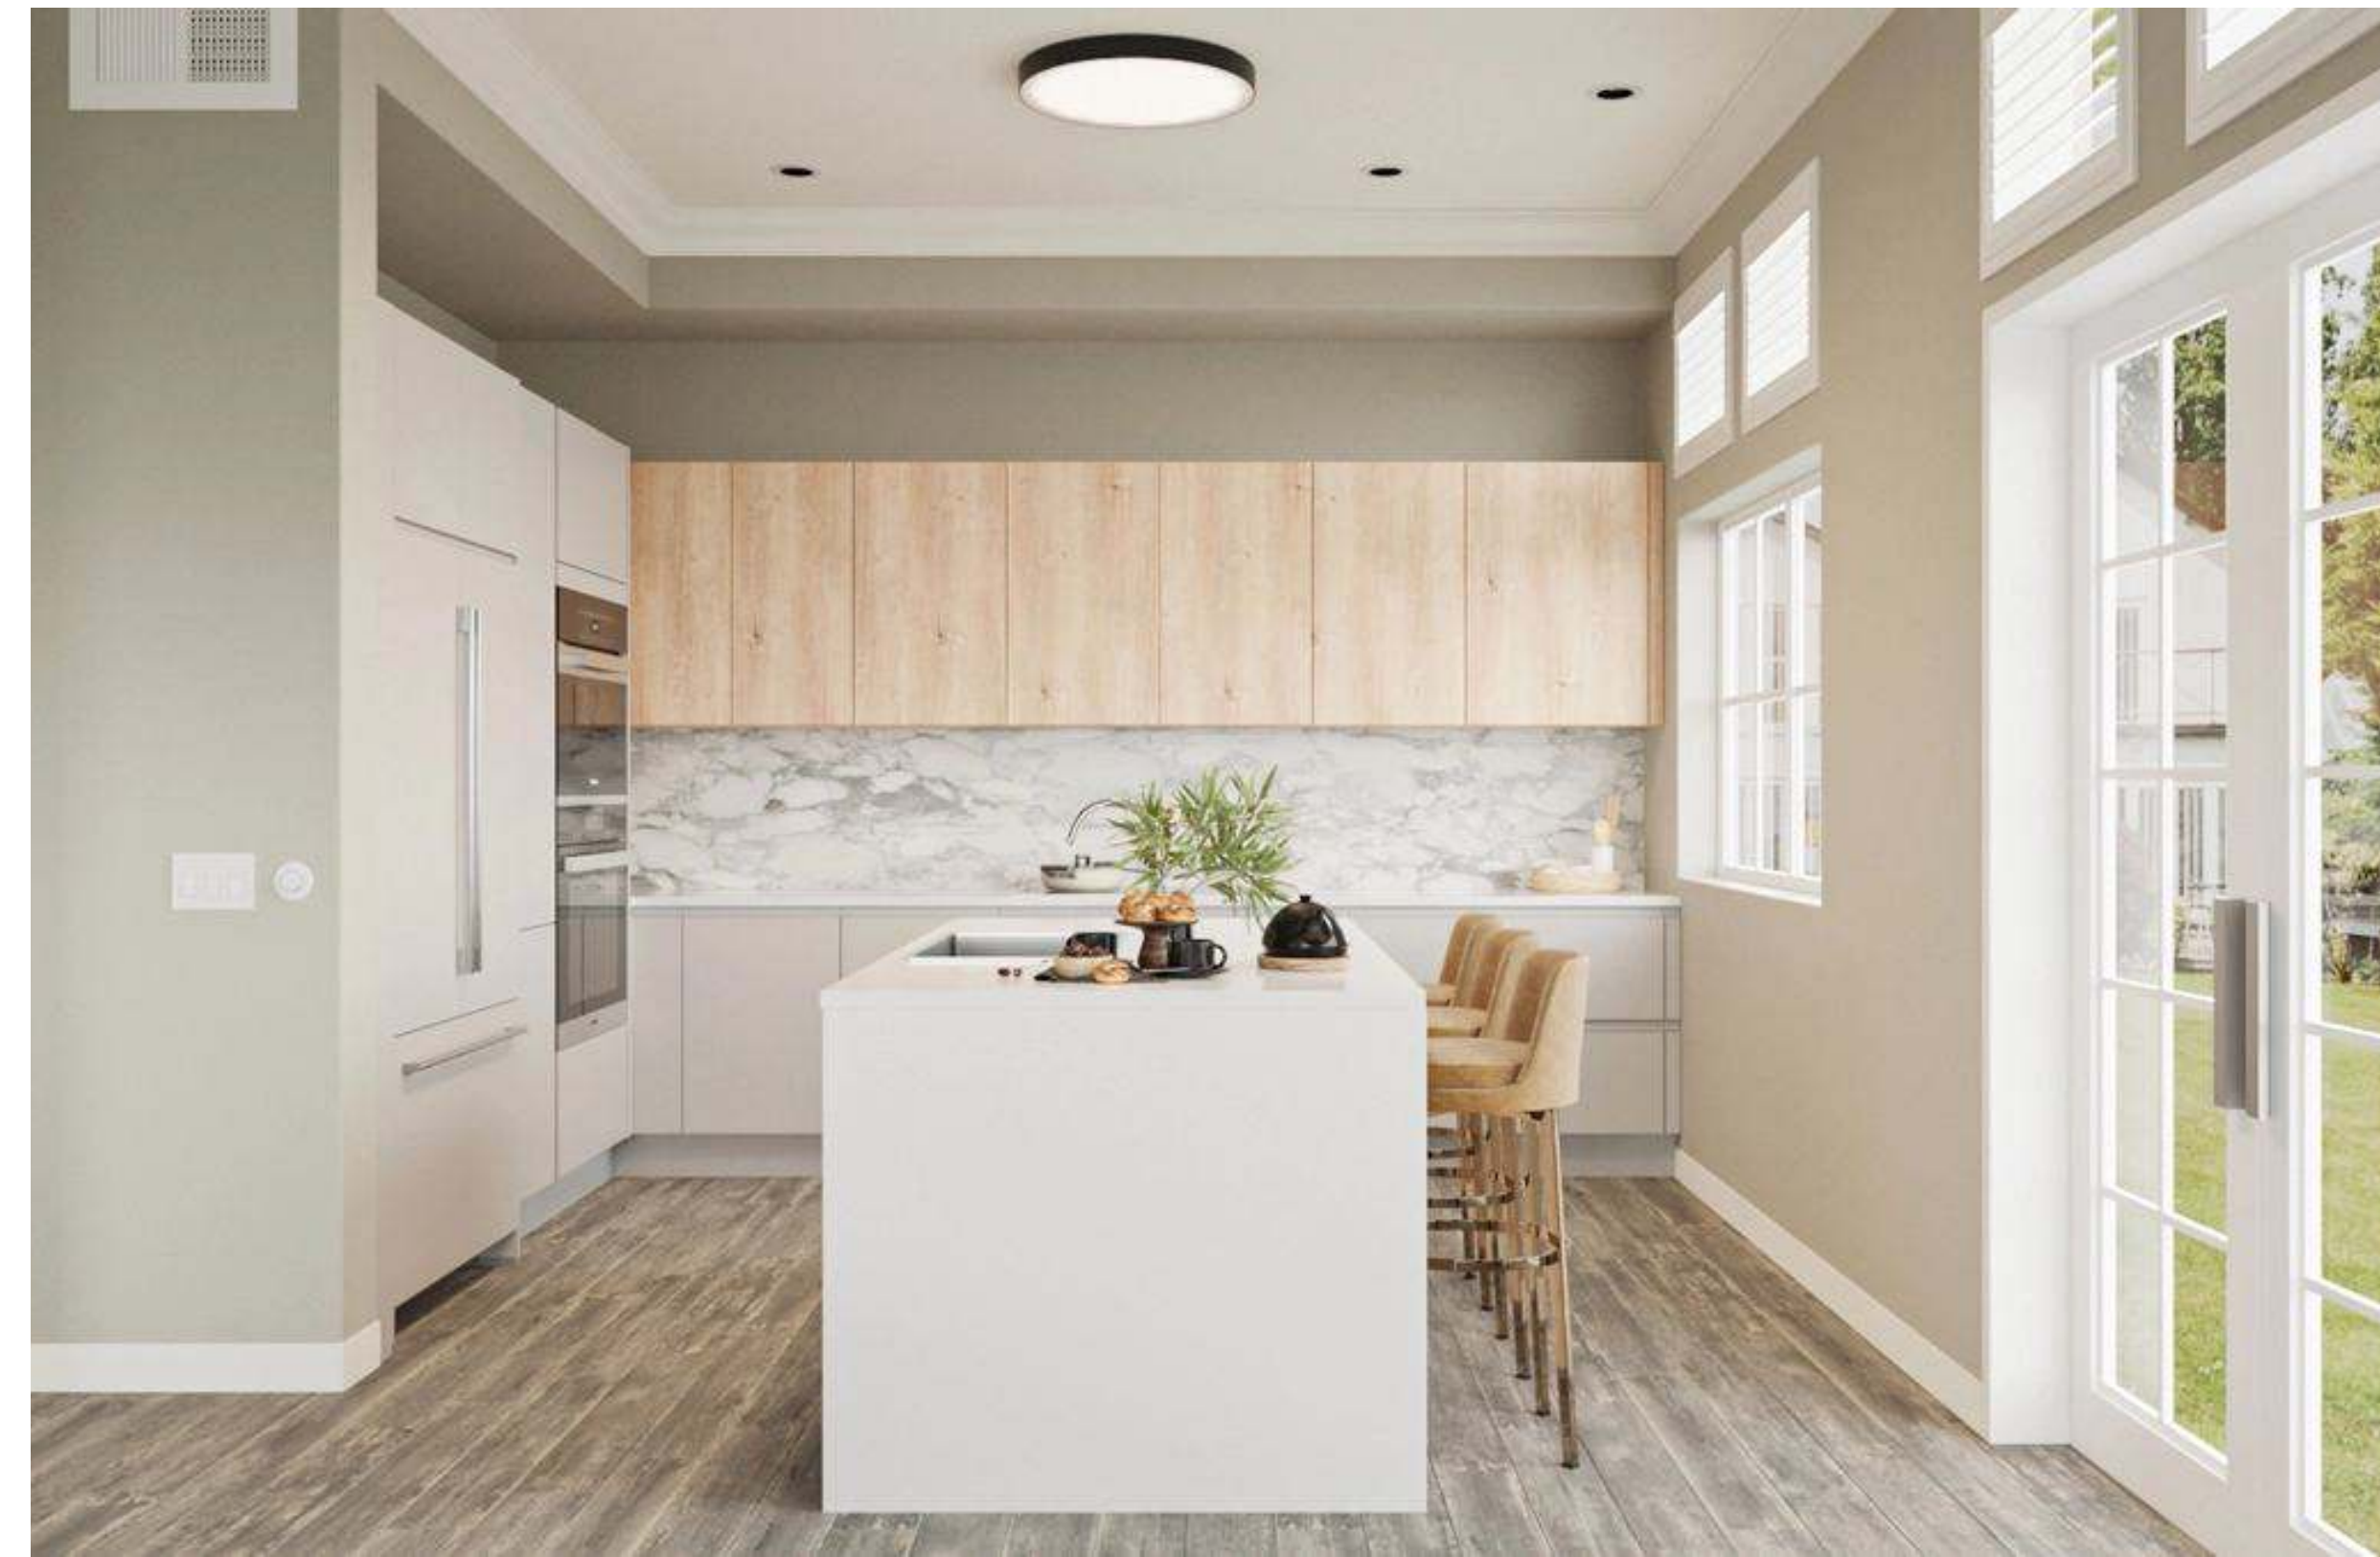

019

Tustin,
California

FORM Cabinets

\$45,500

With our essential internal features.

Elegant Organic Warm

Why this board works?

This kitchen is all about textural interest balanced with visual calmness. The raw wood and veined backsplash deliberately lean into the soft sandy cabinetry shades. Stainless steel appliances build the cutting edge story, while making sure the space remains chic, fresh and inviting.