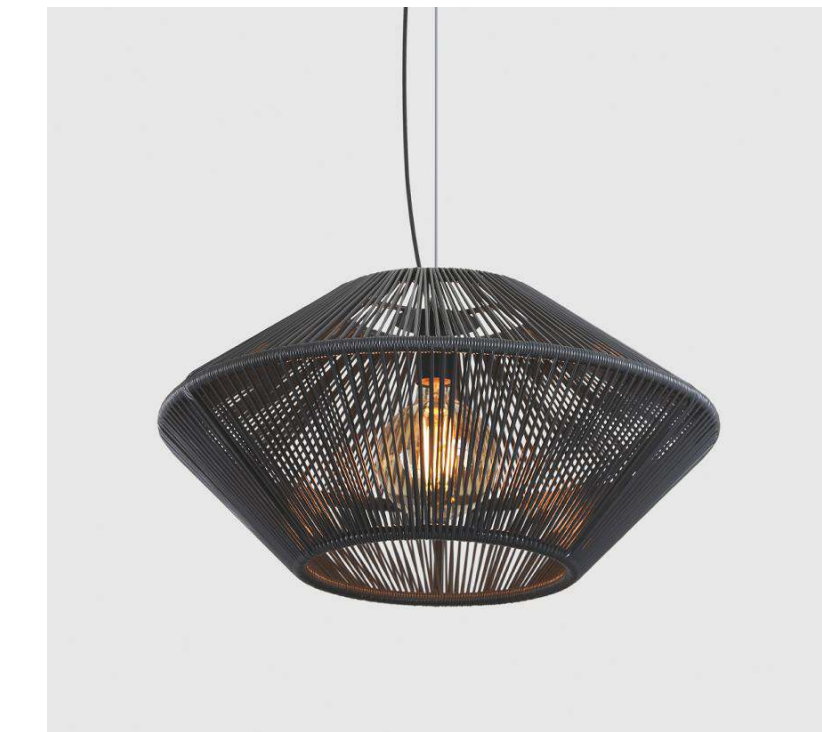

Try David Pompa Pendant,
Caleta