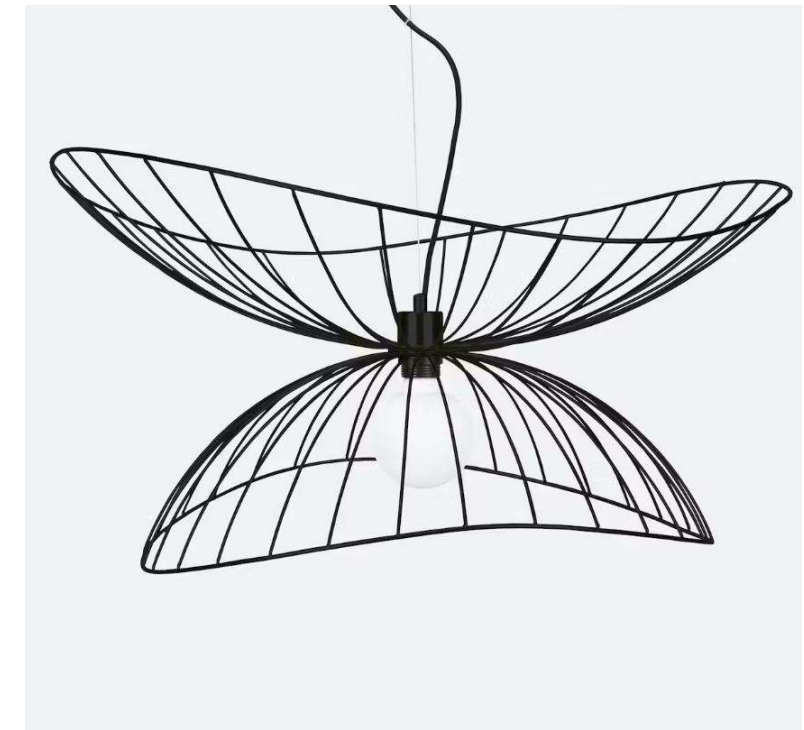

Try Golben Pendant,
Pendant Ray 70

012

—
St. Louis,
Missouri

FORM Cabinets

\$34,000

—
With our premium
internal features.

Modern Warm Retro

Why this board works?