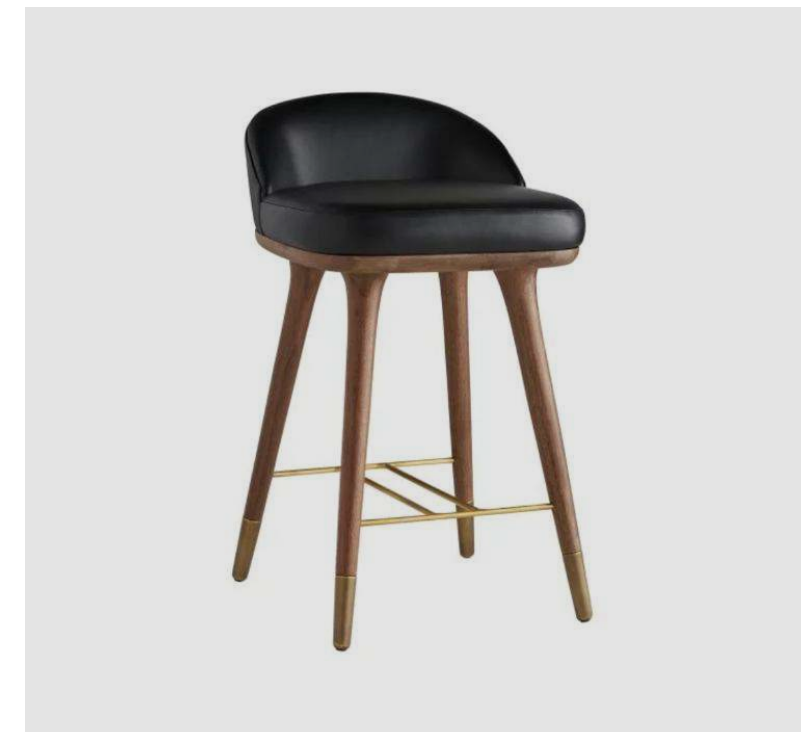

Lacquered Laminate Shaker,
Cabinet, Reed Green

Natural Reproduction Cabinet,
Oak Montreal

Metal Handle,
Stainless Steel

Caesarstone Counters,
Quartz, White Attica

Try Stuga Flooring,
Harbor, European White Oak