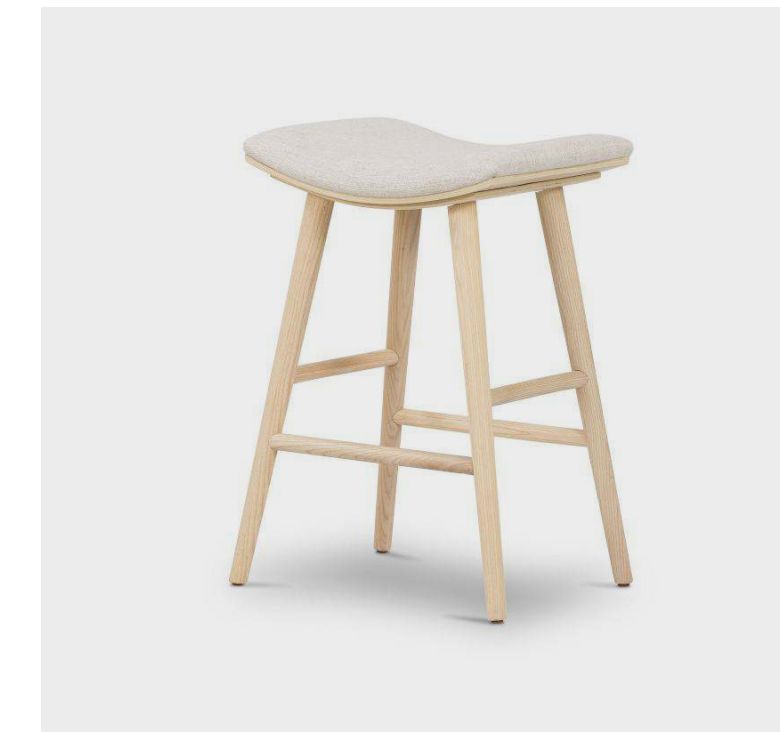

Natural Reproduction Cabinet,
Oak Montreal

Lacquered Laminate Cabinet,
Alpine White Ultramatt

Recessed Handle,
Sand

Caesarstone Counters,
Quartz, Clamshell

Try West Elm Stool,
Oak Wood Saddle

Try Fireclay Tile,
Ivory