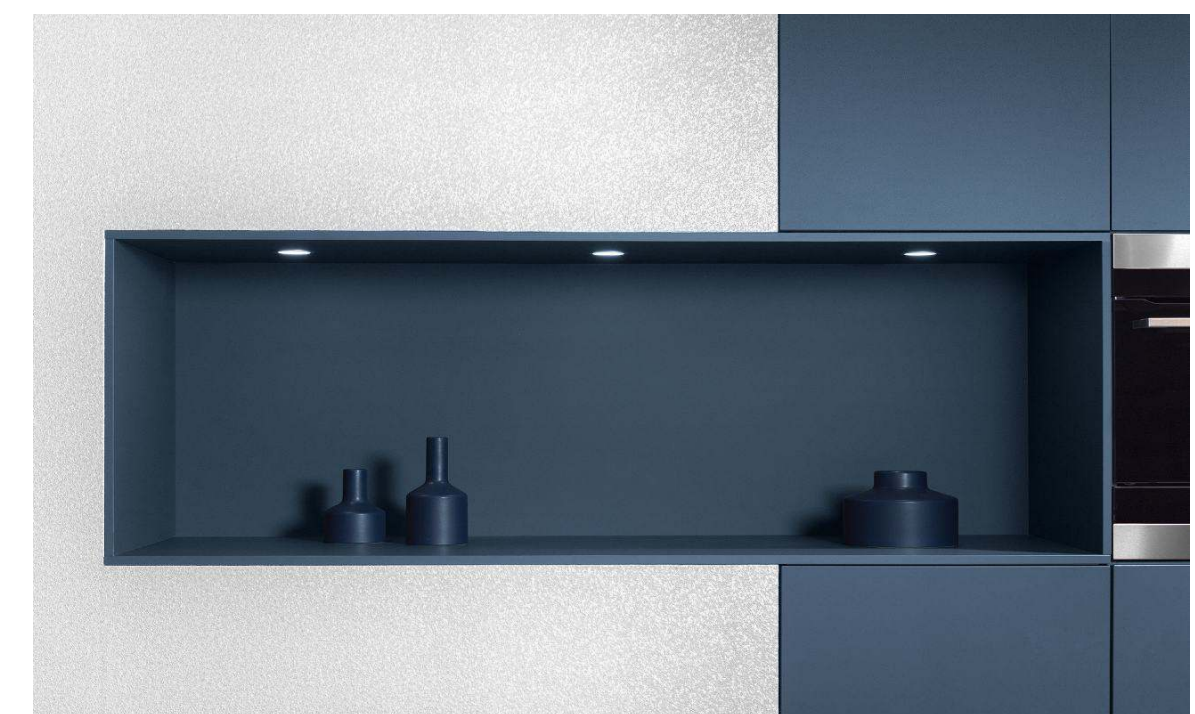

Lighting
Nova spotlights.