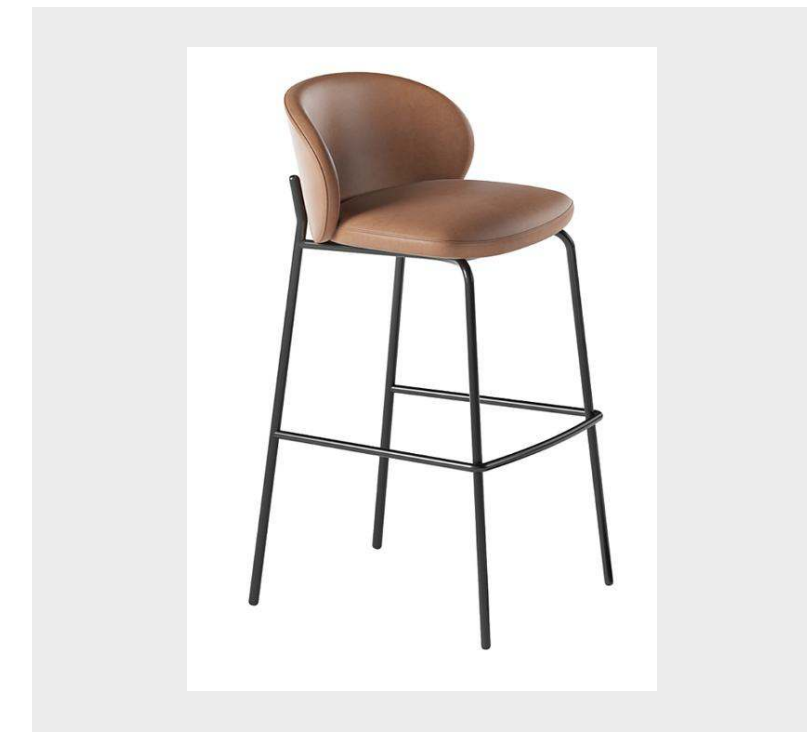

Natural Reproduction Cabinet,
Oak Montreal

Lacquered Laminate Cabinet,
White Ultramatt

Metal Handle,
Gold-Coloured

Caesarstone Counters,
Quartz, Statuario Nuvo

Try Fireclay Tile,
Hexite

Try BoConcept Stool,
Tulip