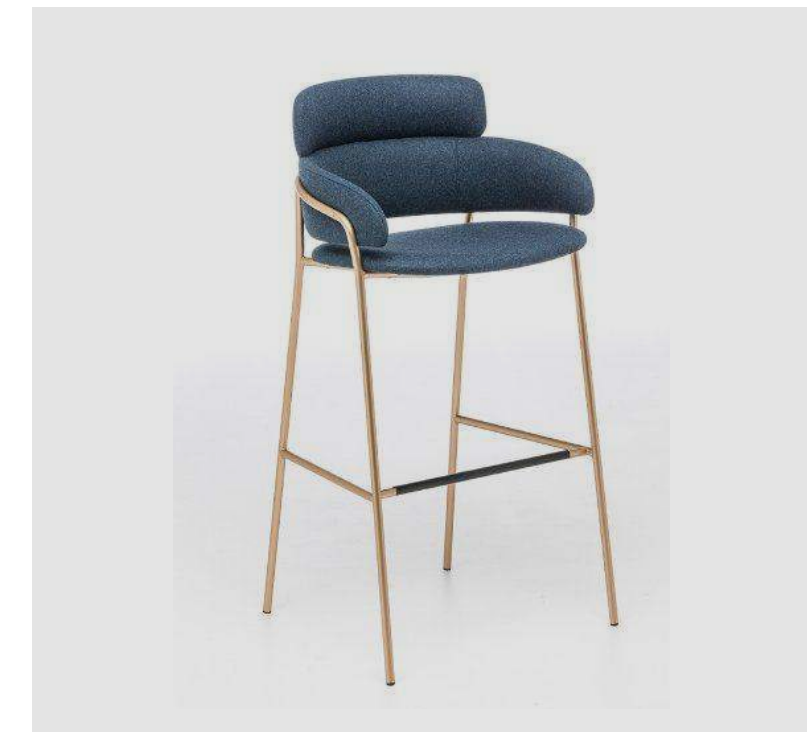

Shaker Lacquered laminate,
Cabinets, Honed White

Natural Reproduction Cabinet,
Sanremo Oak

Rail Handle,
Black

Caesarstone Counters,
Quartz, Empira White

Caesarstone Counters,
Quartz, Airy Concrete

Try Armet Stool,
Strike