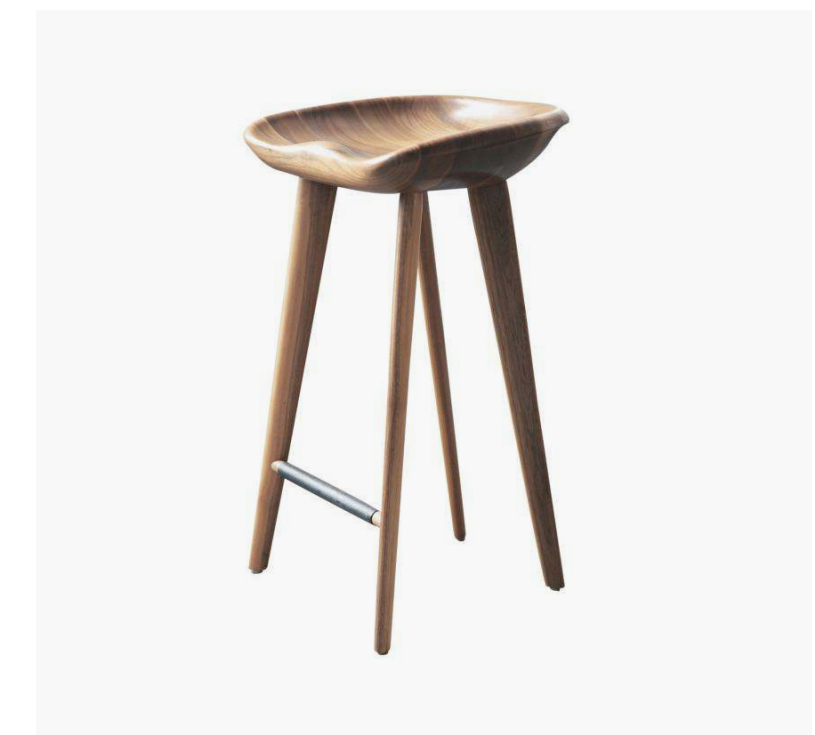

Try Bassam Fellows Stool,
Tractor

002

Pengrove,
California

FORM Cabinets

\$43,000

With our luxury
internal features.

Crisp Fresh Refined

Why this board works?