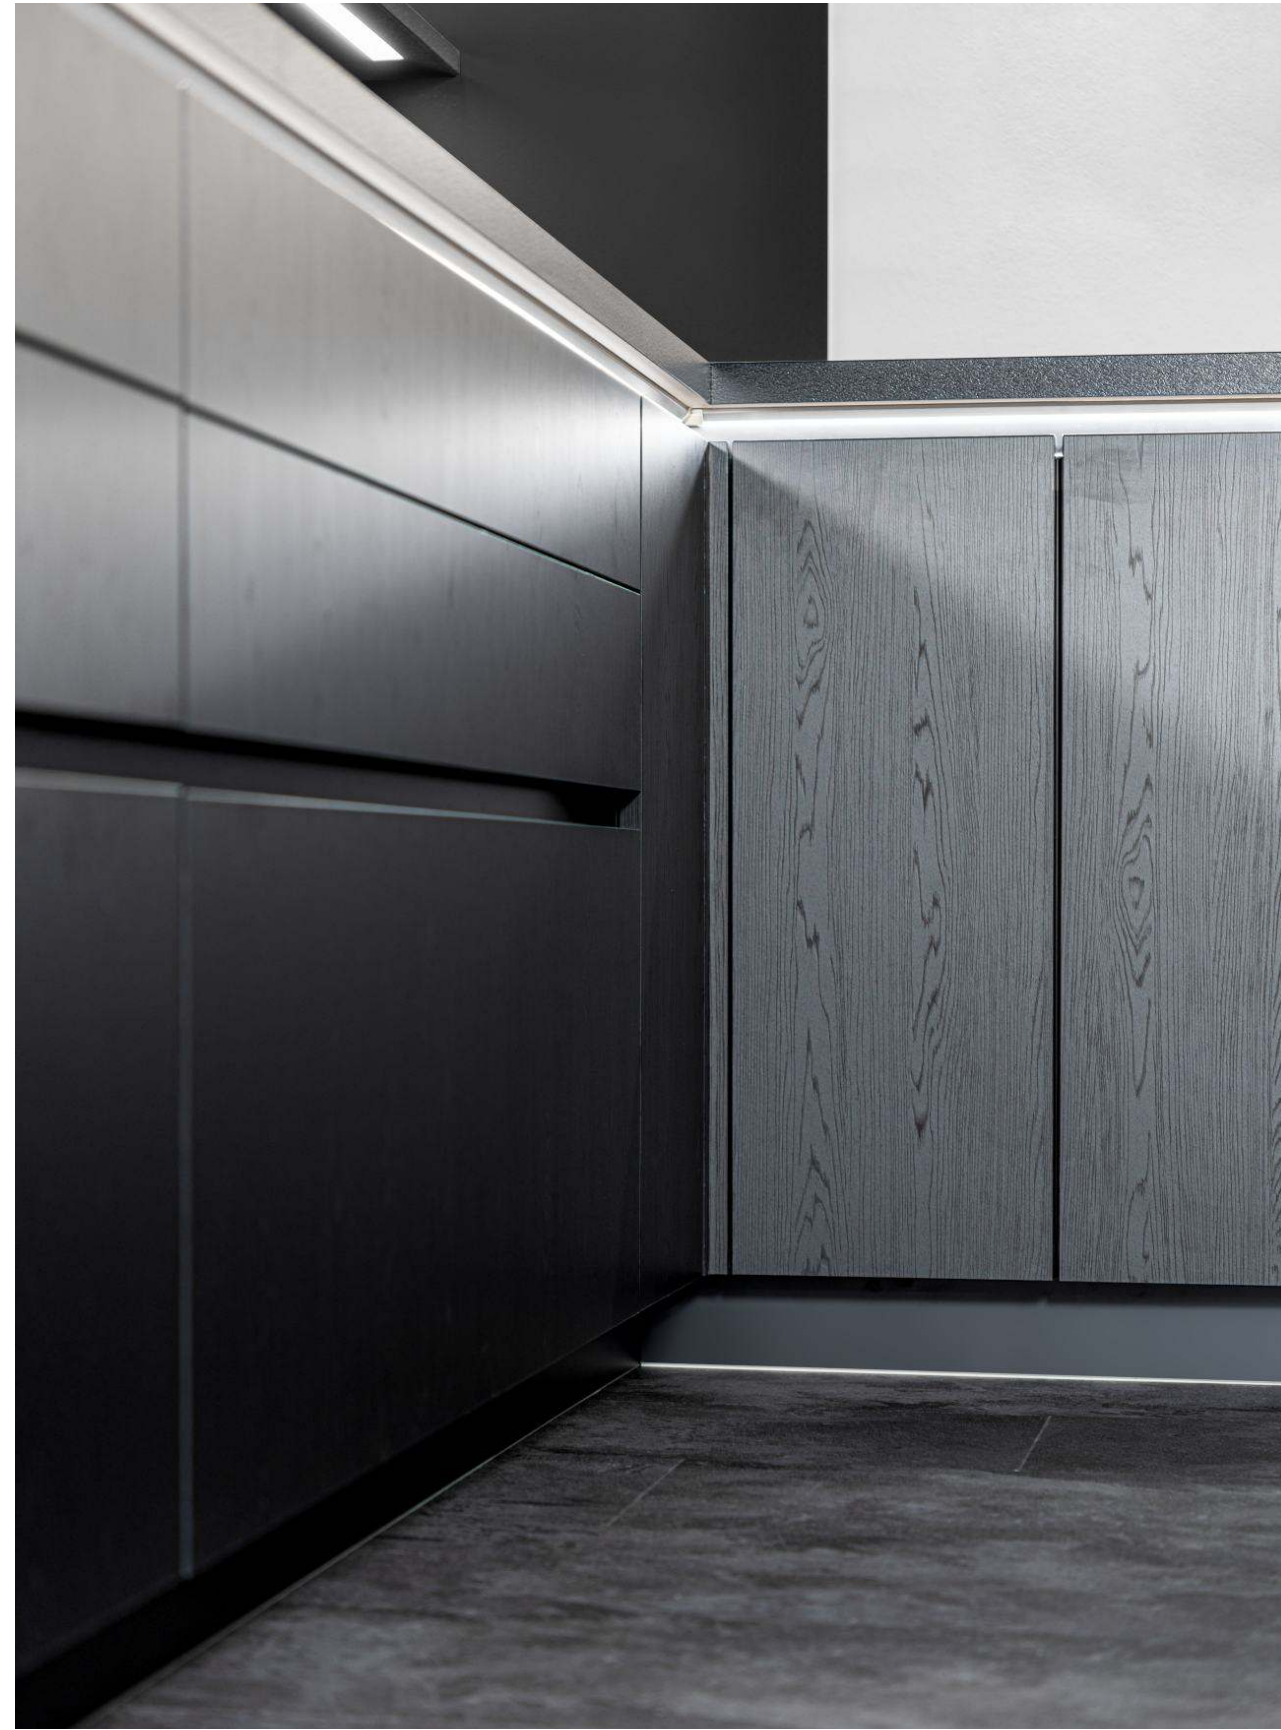

Lighting
Recessed handle lighting.