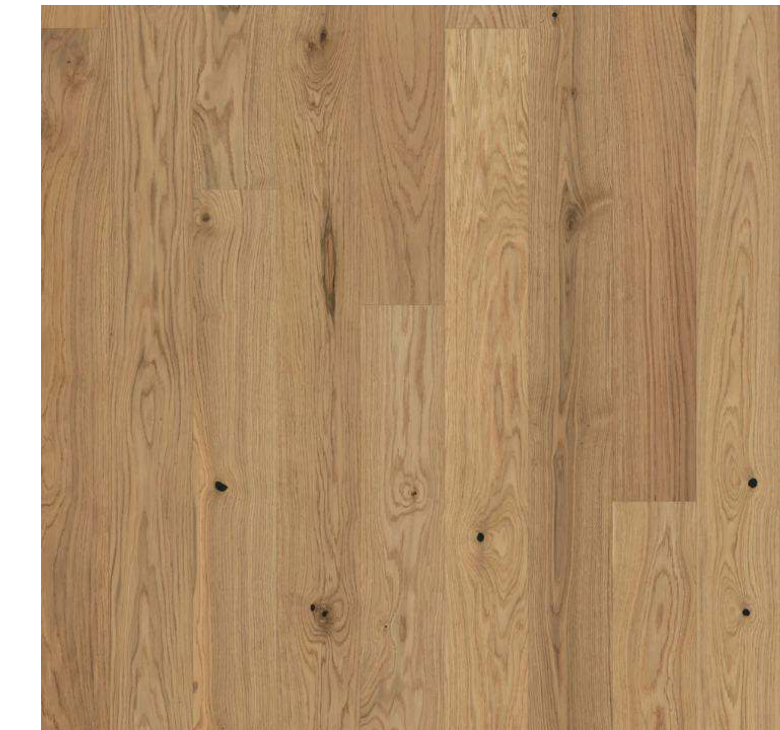

Lacquered Laminate Cabinet,
Fjord Blue Ultramatt

Lacquered laminate Cabinet,
Alpine White Ultramatt

Rail Handles,
Black

Caesarstone Counters,
Quartz Statuario Nuvo

Try Stuga Flooring,
Forest. European White Oak