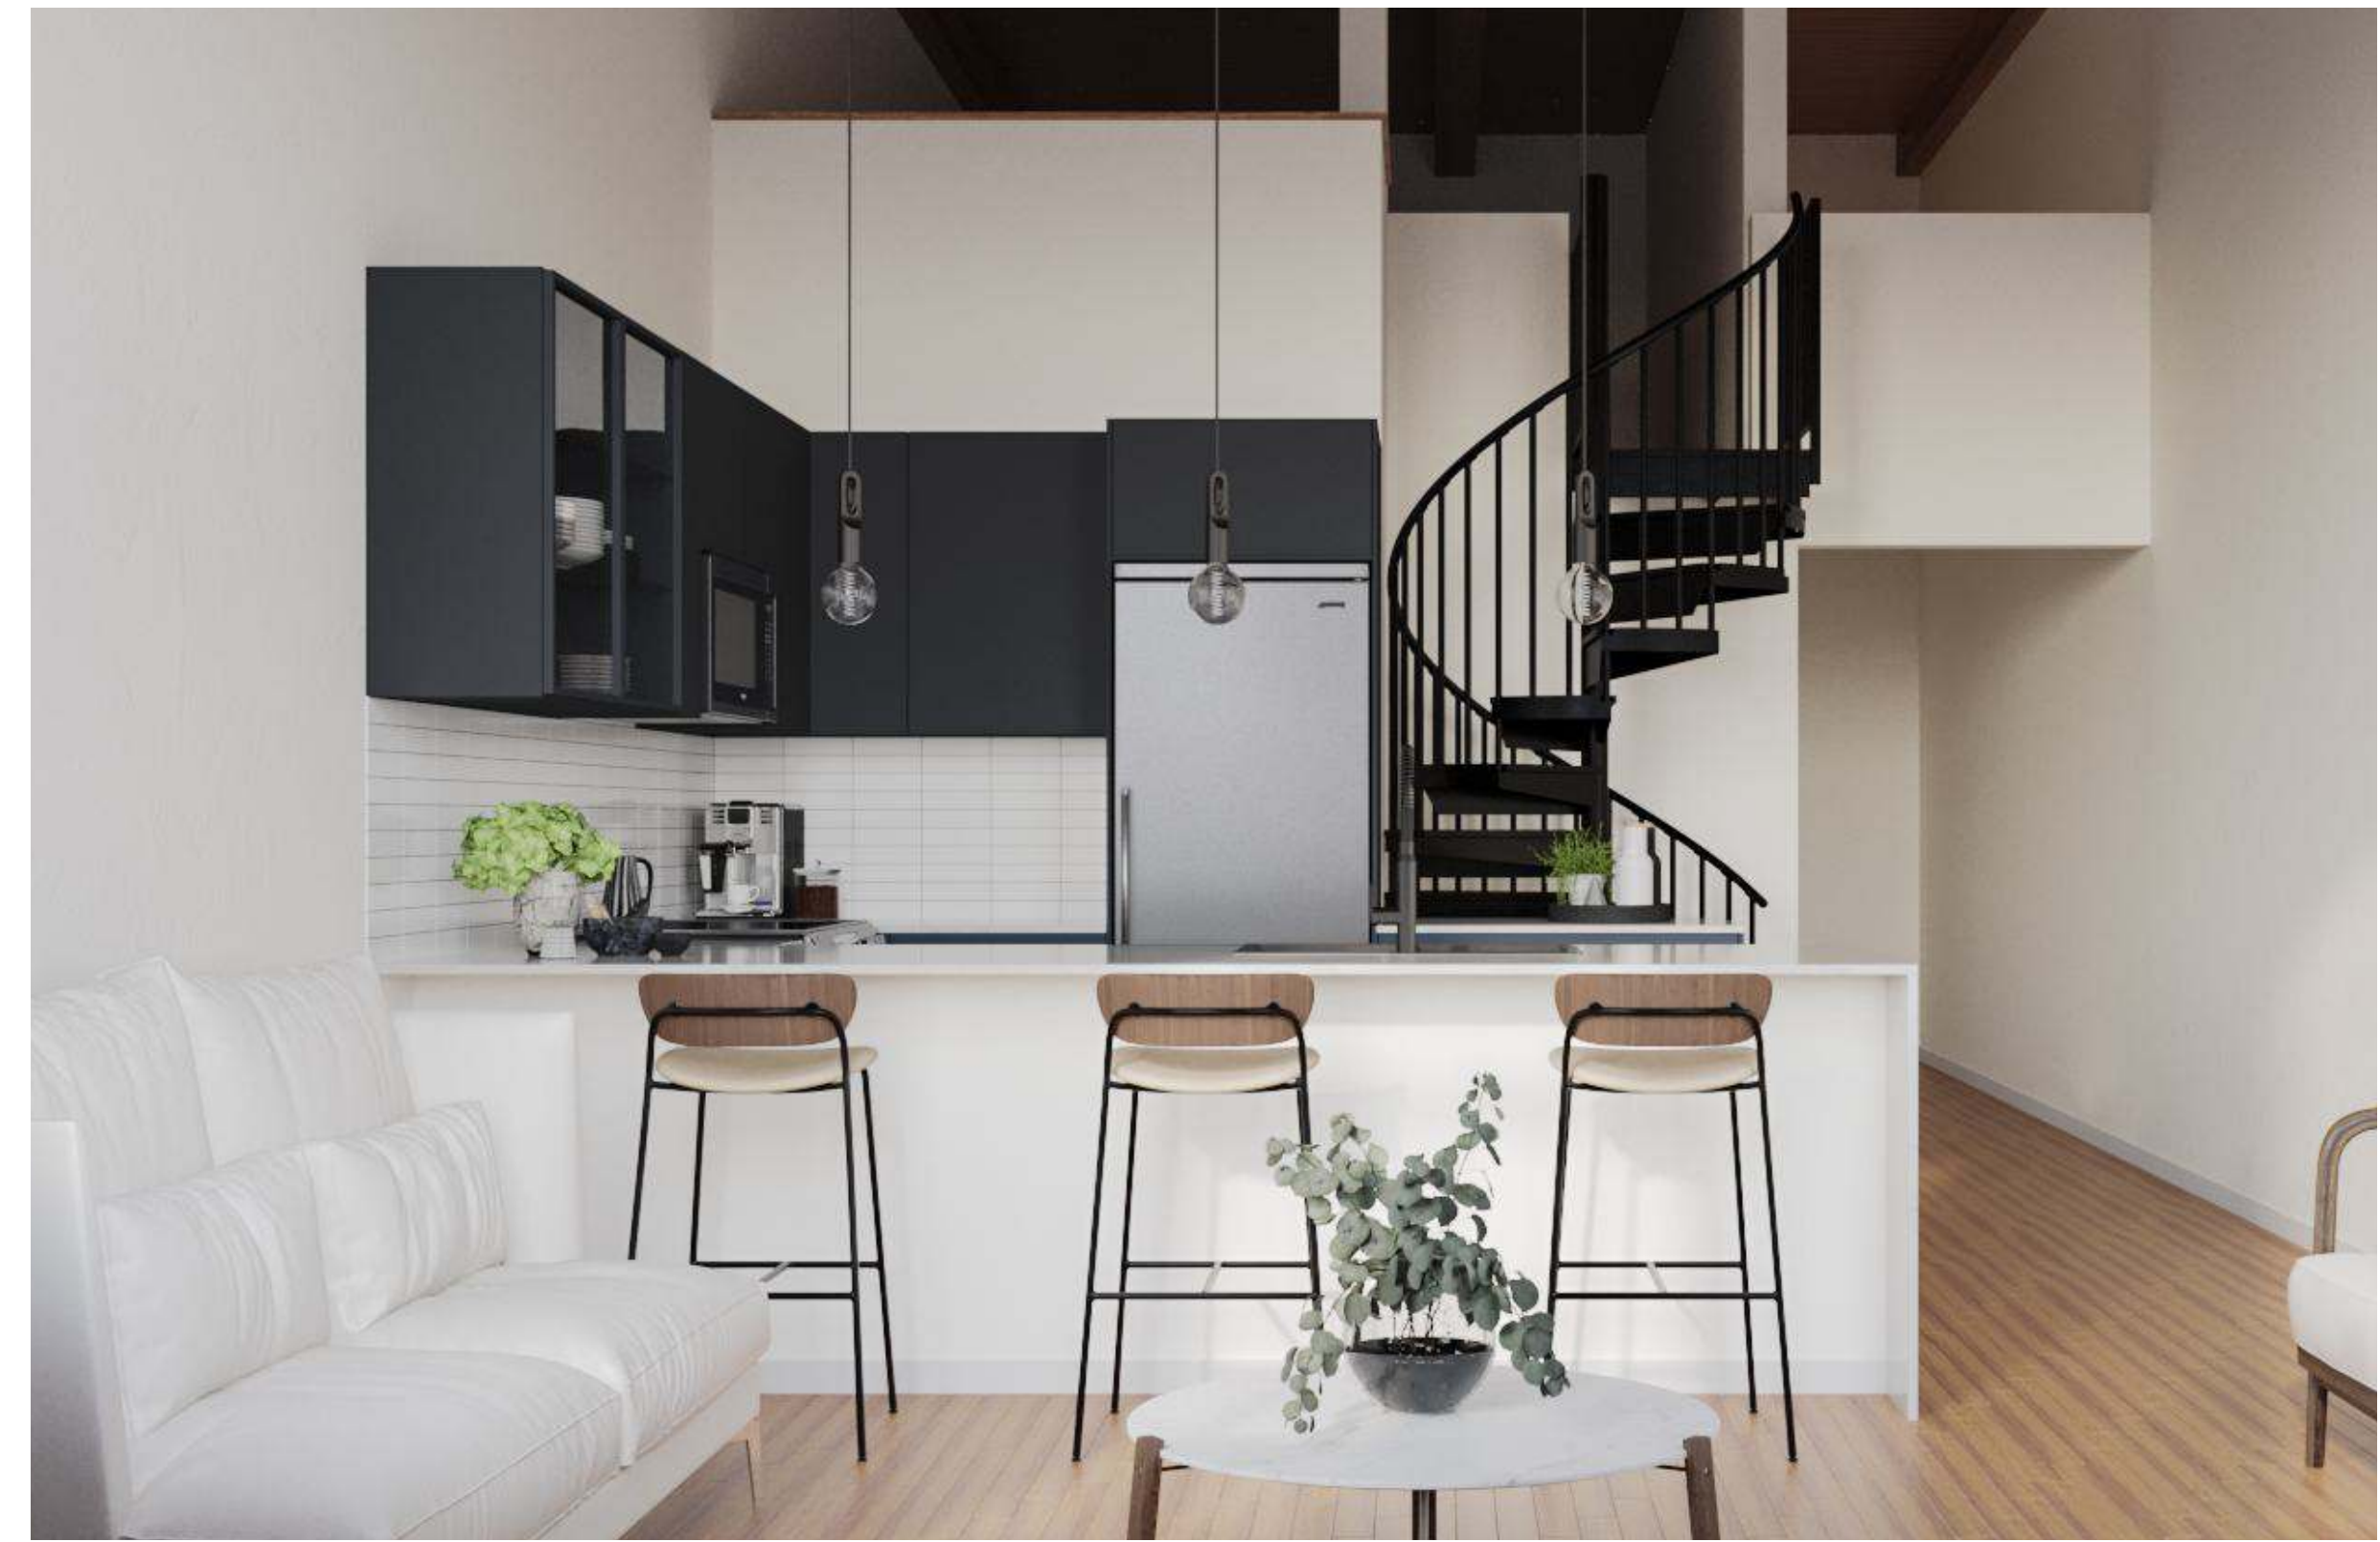

019

Nashville,
Tennessee

FORM Cabinets

$21,500

With our essential
internal features.

Urban Crisp Chic

Why this board works?

Matte black and white cabinetry offers a bold, modern contrast, complemented by a classic subway tile backsplash and sleek metal handles in a layout that maximizes both space and style.

Lacquered Laminate Cabinet,
Graphite Black Ultramatt