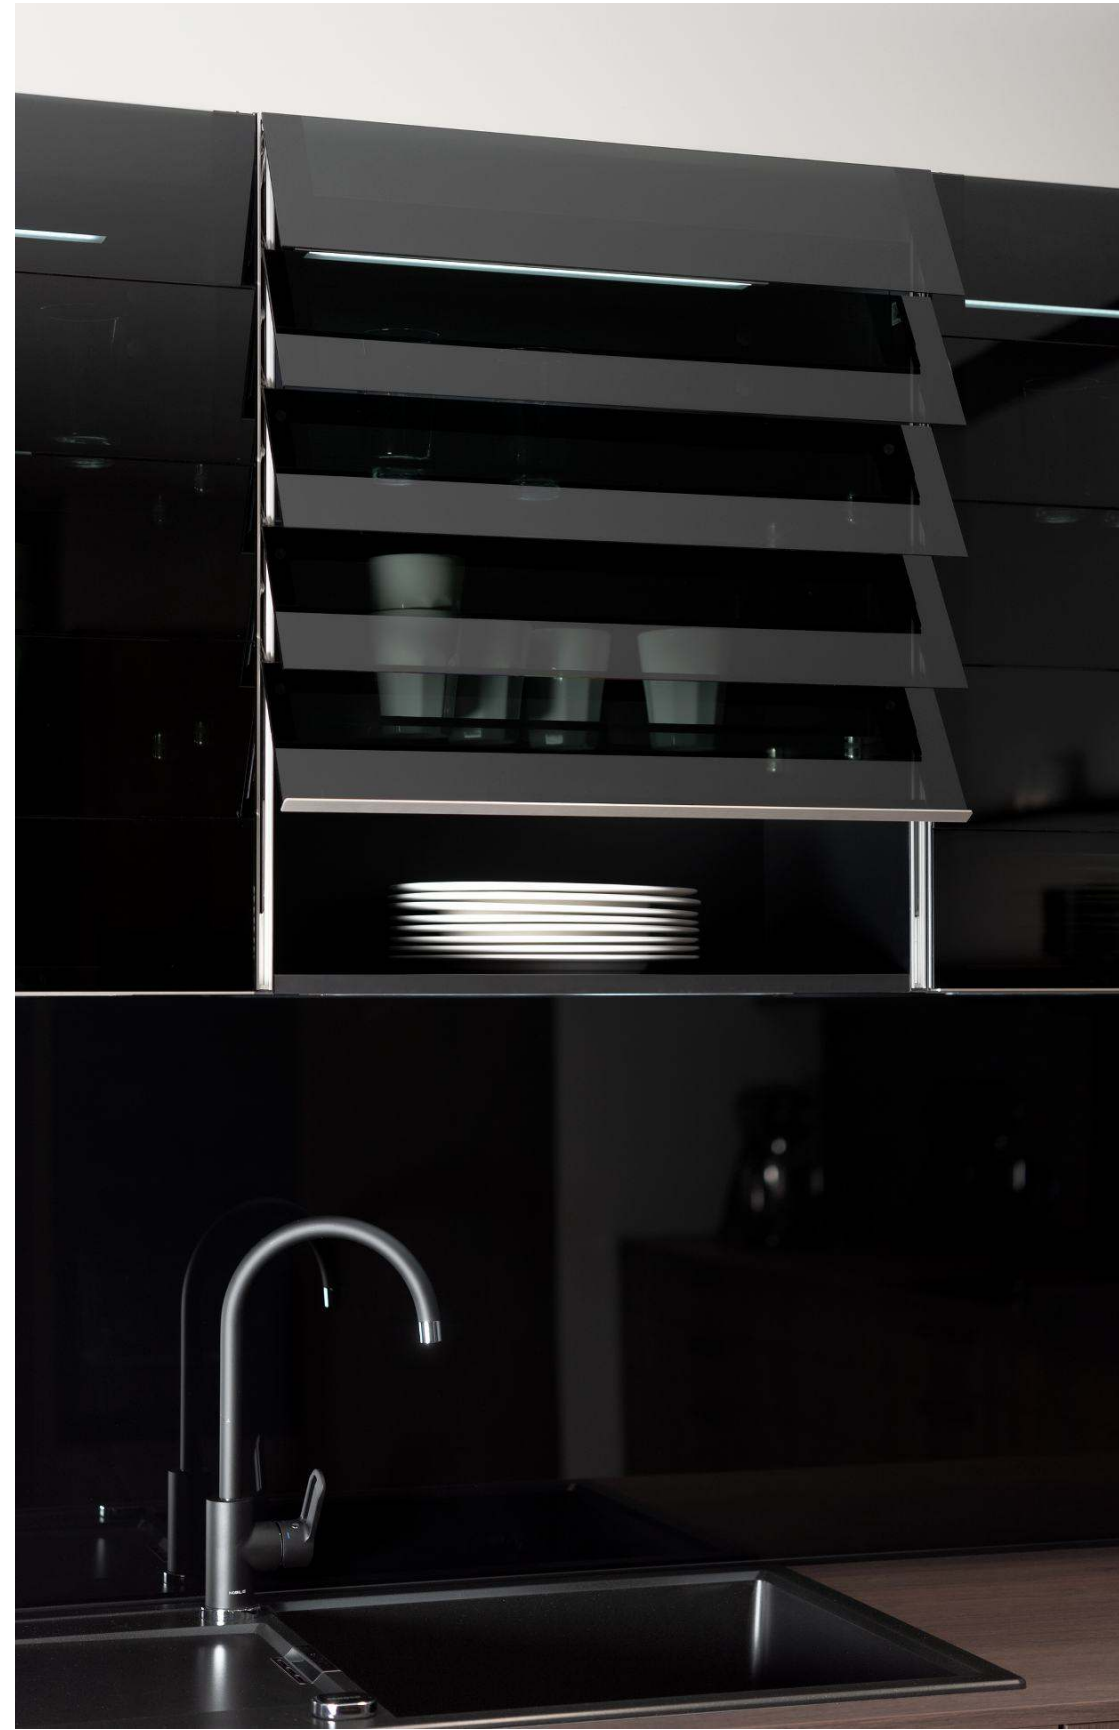

001

Features and Lighting

Striking glass climbers, recessed lighting, and robust Nero Oak reproduction cabinets, create a highly functional and visually stunning space.

Nero Oak reproduction.
Handleless fronts.

Feature
Glass climber door.